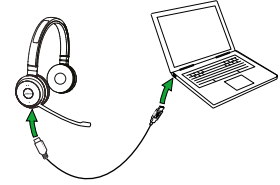

Always connected

Don't miss a call and listen to music from your preferred device using the same headset. Connects simultaneously to two phone devices via Bluetooth®, letting you stay connected to both your web browser based phone and your mobile phone at the same time. Enabling you to play music or take calls from both devices, using the same headset.

Convenient charging and storage

Comes optional with a charging stand, providing easy and convenient charging and storage.

Works with:

Certified:

Reasons to choose

Jabra Evolve 65

- Freedom to multi-task
- Stay in the zone and avoid interruptions
- Always connected
- Convenient charging and storage
- All-day comfort
- Works with all leading UC platforms

01 How to connect

Connect to PC (using Jabra Link 370)
 Plug the Jabra Link 370 dongle into a USB port on your PC. The headset and the Jabra Link 370 are already pre-paired.

Connect to mobile device (using Bluetooth®)
 Wear the headset and hold (3 secs) the On/off/connect switch in the connect position until you hear the voice-guided instructions. The Bluetooth® indicator will flash blue.