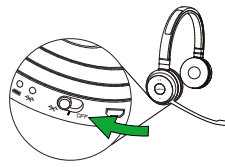

Always connected

Don't miss a call and listen to music from your preferred device using the same headset. Connects simultaneously to two phone devices via Bluetooth®, letting you stay connected to both your web browser based phone and your mobile phone at the same time. Enabling you to play music or take calls from both devices, using the same headset.

Convenient charging and storage

Comes optional with a charging stand, providing easy and convenient charging and storage.

Works with:

Certified:

Reasons to choose

Jabra Evolve 65

- Freedom to multi-task
- Stay in the zone and avoid interruptions
- Always connected
- Convenient charging and storage
- All-day comfort
- Works with all leading UC platforms

01 How to connect

Connect to PC (using Jabra Link 370)
 Plug the Jabra Link 370 dongle into a USB port on your PC. The headset and the Jabra Link 370 are already pre-paired.

Connect to mobile device (using Bluetooth®)
 Wear the headset and hold (3 secs) the On/off/connect switch in the connect position until you hear the voice-guided instructions. The Bluetooth® indicator will flash blue.