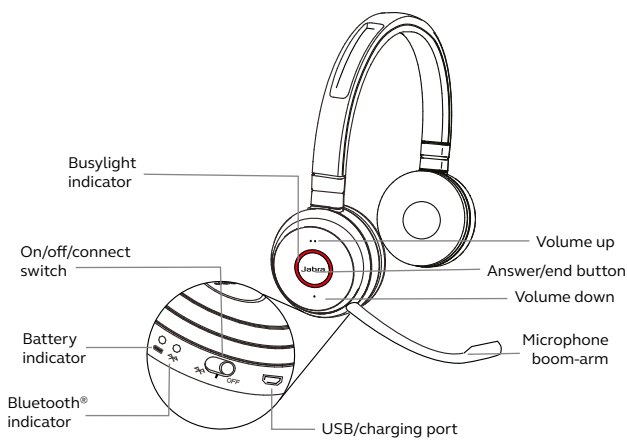

02 How to use

Did you know?
You can download the full user manual from jabra.com/evolve65

	FUNCTION	ACTION
	Headset on/off	Slide the On/off/connect switch
	Bluetooth® connect	Hold (3 secs) the On/off/connect switch in the connect position
	Answer/end call	Tap the Answer/end button
	Reject call	Double-tap the Answer/end button
	Adjust speaker volume	Tap the Volume up or Volume down button
	Busylight on/off	Simultaneously tap the Volume up and Volume down button
	Mute/unmute microphone	Press and hold (2 secs) the Volume down button

Charging the headset
The headset will charge when connected to a PC, or when using any USB wall charger supplied with your mobile device.

It takes approx. 3 hours to charge.

	Features	Benefits	Jabra Evolve 65
Connectivity	Jabra Link 370 USB Adapter	Wireless range of up to 100 feet / 30 meters	■
	Dual Bluetooth® integration for PC, smartphone and Tablet	Dual Bluetooth® connectivity to two devices at the same time for calls and music	■
	USB cable	Plug-and-play connectivity to PC Softphone/UC systems	■
	Full compatibility with UC systems & VoIP clients	Seamless integration and call control with leading UC systems/PC softphones. Certified for Skype For Business, Cisco and Avaya	■
Audio	Noise-cancelling microphone	State-of-the-art noise-cancelling microphone eliminates background noise	■
Ease of use	Rechargeable battery	Up to 14 hours battery life	■
	All day comfort	Leather feel ear cushions, and a lightweight on ear design for all day use	■
	Busylight	Integrated Busylight acting as a do not disturb signal	■
	Music controls	Speaker volume up/down on headset	■
	Discreet boomarm	Boom arm can be clipped into the headband when not on calls	■
	NFC	Simply tap a compatible smart device and Jabra Evolve 65 together to connect	■
Accessories	Charging stand*	No battery concerns and convenient headset storage	■

* Optional to purchase