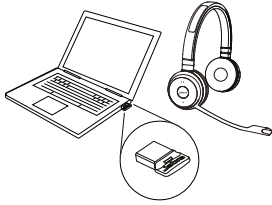

Always connected

Don't miss a call and listen to music from your preferred device using the same headset. Connects simultaneously to two phone devices via Bluetooth®, letting you stay connected to both your web browser based phone and your mobile phone at the same time. Enabling you to play music or take calls from both devices, using the same headset.

Convenient charging and storage

Comes optional with a charging stand, providing easy and convenient charging and storage.

Works with:

Certified:

Reasons to choose

Jabra Evolve 65

- Freedom to multi-task
- Stay in the zone and avoid interruptions
- Always connected
- Convenient charging and storage
- All-day comfort
- Works with all leading UC platforms

01 How to connect

Connect to PC (using Jabra Link 370)
 Plug the Jabra Link 370 dongle into a USB port on your PC. The headset and the Jabra Link 370 are already pre-paired.

Connect to mobile device (using Bluetooth®)
 Wear the headset and hold (3 secs) the On/off/connect switch in the connect position until you hear the voice-guided instructions. The Bluetooth® indicator will flash blue.